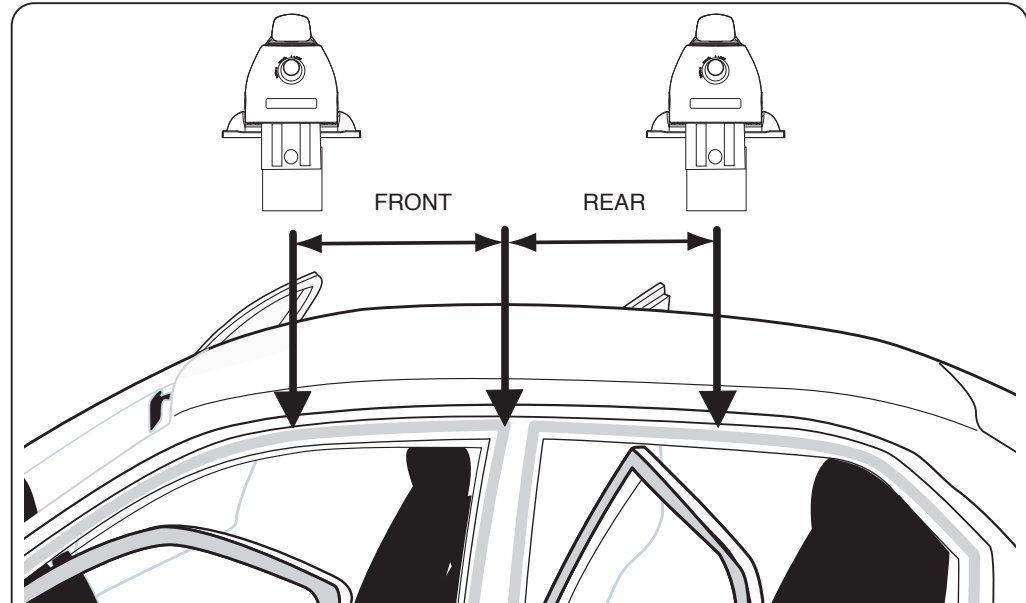

						
Width settings <i>per side</i> for your vehicle (cm)					Spacer X Front	Spacer X Rear
continued from previous page						
Mazda	3	5D	03-	➔	15.1	15.5
Mazda	626	4D	92-97	➔	12.4	11.8
Mercedes-Benz	A Class (LWB) (W168)	5D	01-04	➔	12.1	9.1
Mercedes-Benz	C Class (W203)	4D	00-07	➔	14.0	13.2
MG	ZR	5D	01-05	➔	8.7	6.1
Mitsubishi	Galant	4D	97-03	➔	10.0	10.0
Mitsubishi	Galant	EST	97-03	➔	10.0	10.0
Mitsubishi	Grandis	MPV	04-	➔	16.9	16.7
Mitsubishi	L200 (D-Cab)	4X4	96-	➔	14.9	14.6
Nissan	Micra	5D	03-	➔	9.0	8.0
Renault	Laguna I	5D	94-01	➔	12.5	11.8
Seat	Altea	3D	04-	➔	13.9	13.9
Seat	Ibiza	5D	02-	➔	9.4	8.8
Seat	Toledo III	5D	04-	➔	15.3	13.5
Skoda	Supurb	4D	02-	➔	11.8	11.8
Suzuki	Alto	5D	02-	➔	4.3	3.6
Suzuki	Liana	5D	01-	➔	4.0	3.6
Suzuki	Wagon R+	4X4	98-	➔	13.8	13.3
Toyota	Avensis	ALL	98-03	➔	10.0	8.9
Toyota	Avensis Verso	MPV	01-	➔	15.2	14.6
Toyota	Camry	4D	01-	➔	15.0	14.9
Toyota	Corrolla	4D	02-	➔	12.6	13.6
Toyota	Prius II	4D	04-	➔	16.5	16.1
Vauxhall/Opel	Agila	5D	00-	➔	13.8	13.3
Vauxhall/Opel	Astra III	ALL	91-98	➔	10.0	10.7
Vauxhall/Opel	Astra IV	ALL	98-04	➔	9.4	8.8
Vauxhall/Opel	Corsa (Mk2)	5D	00-06	➔	9.2	8.9
Volkswagen	Passat	EST	88-97	➔	10.4	8.8
Volkswagen	Passat	4D	97-01	➔	13.5	13.4
Volkswagen	Passat	4D	01-05	➔	13.5	13.5
Volvo	S40	4D	04-	➔	16.7	16.7
Volvo	V50	EST	04-	➔	17.0	15.4