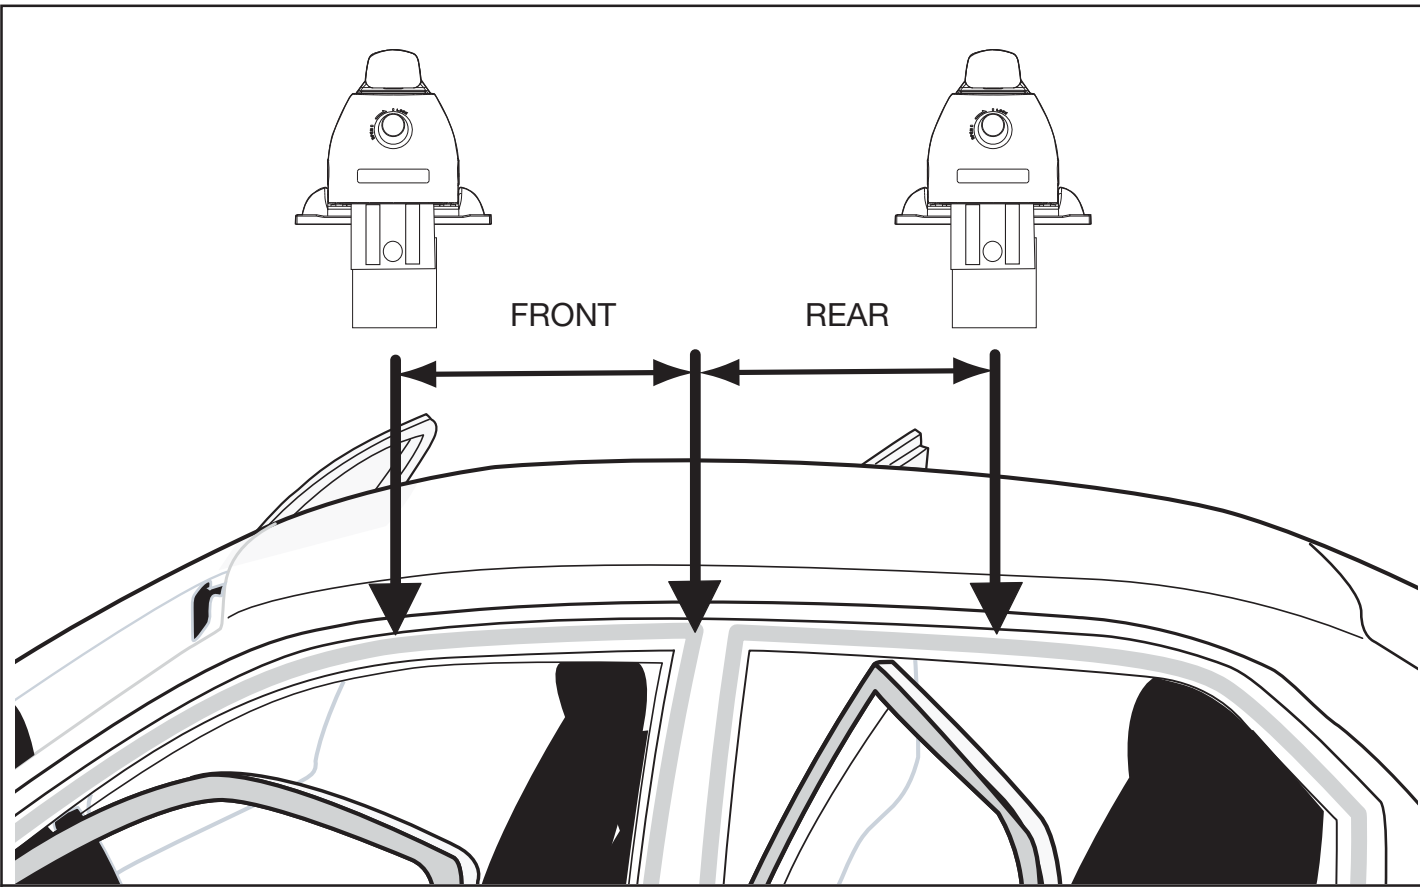

Width settings <i>per side</i> for your vehicle (cm)					
				Spacer X Front	Spacer X Rear
FORD	Mondeo IV	4D/5D	07-	→ 17,0	15,0

Roof rack positions on the roof for your vehicle (see list)

Front and rear settings for your vehicle				Distance Front (cm)	Distance Rear (cm)
FORD	Mondeo IV	4D/5D	07- →	31.0	51.0