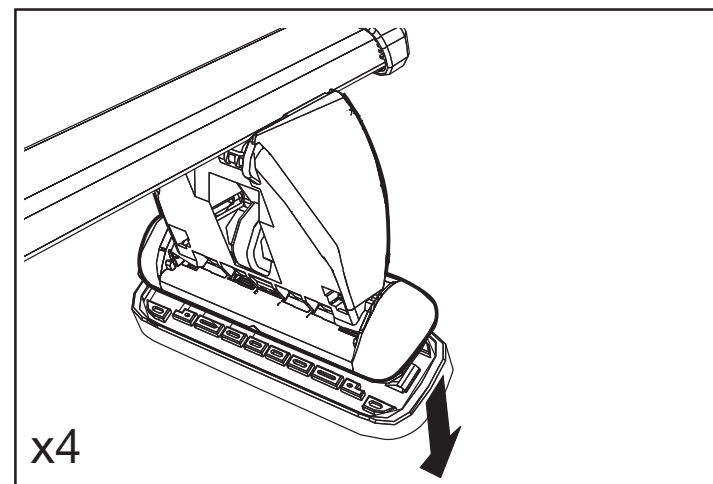

Width settings <i>per side</i> for your vehicle (cm)					
				Spacer X Front	Spacer X Rear
FORD	Mondeo IV	4D/5D	07-	→ 17,0	15,0

Roof rack positions on the roof for your vehicle (see list)

Front and rear settings for your vehicle				Distance Front (cm)	Distance Rear (cm)
FORD	Mondeo IV	4D/5D	07- →	31.0	51.0