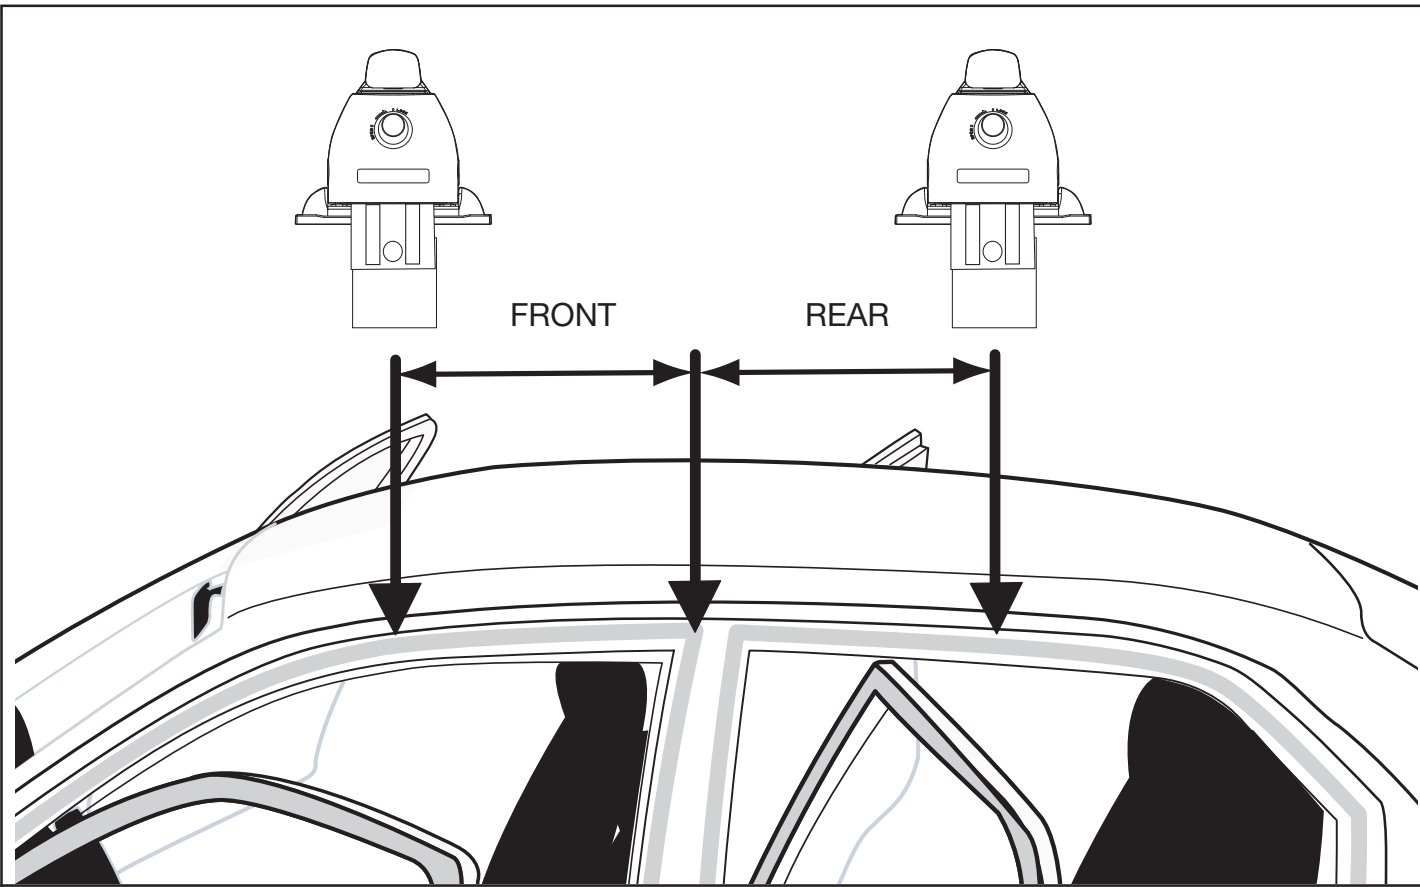

Width settings <i>per side</i> for your vehicle (cm)					
				Spacer X Front	Spacer X Rear
FORD	Mondeo VI	4D/5D	07-	➔ 17,0	15,0
VAUXHALL	Insignia	5D	08-	➔ 16,0	13,5

Roof rack positions on the roof for your vehicle (see list)

Front and rear settings for your vehicle					Distance Front (cm)	Distance Rear (cm)
FORD	Mondeo VI	4D/5D	07-	→	31.0	51.0
VAUXHALL	Insignia	5D	08-	→		

Ford Mondeo only