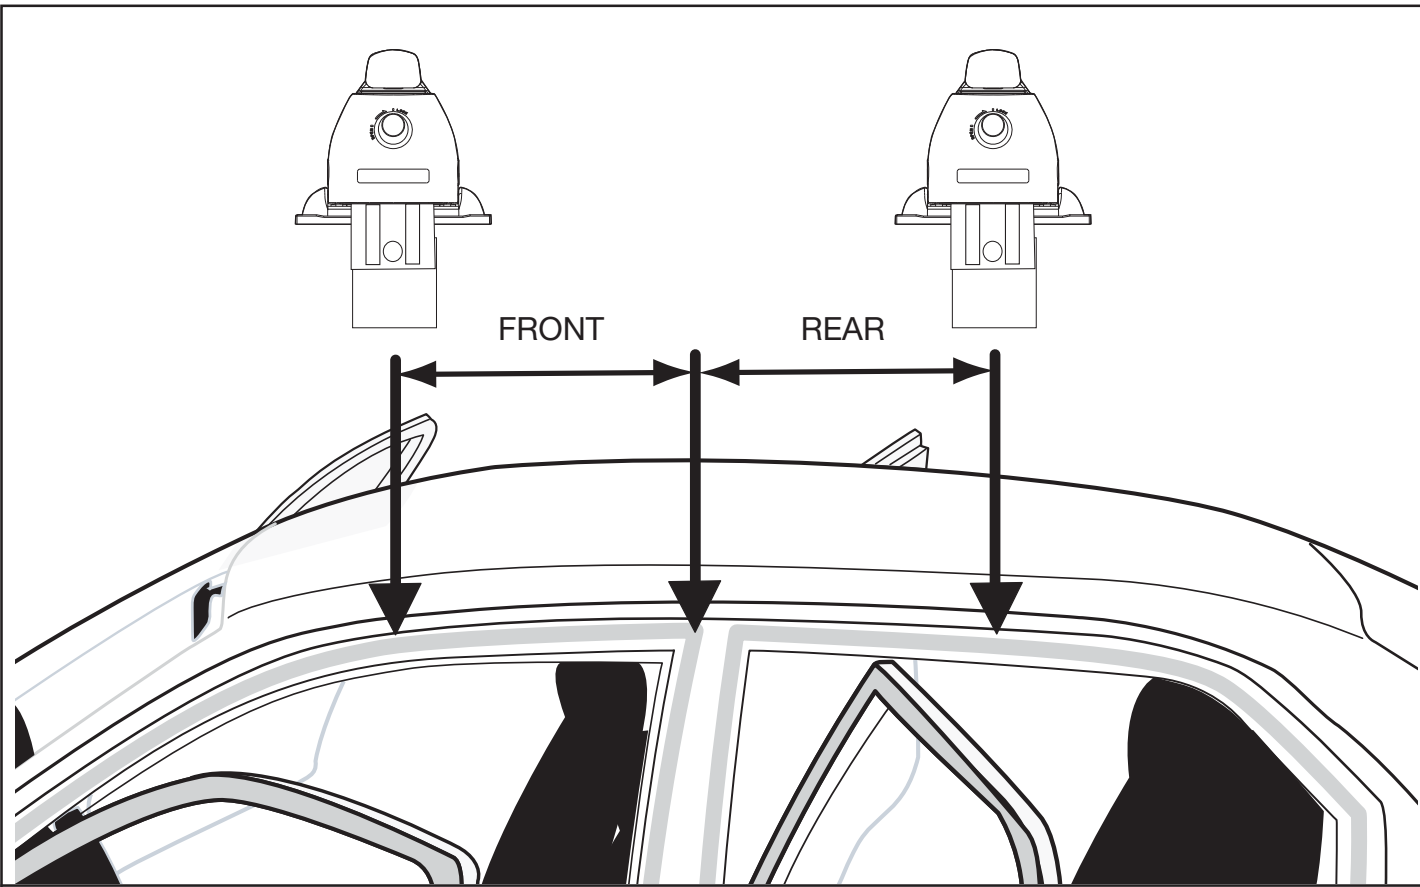

Width settings <i>per side</i> for your vehicle (cm)				 Spacer X Front	 Spacer X Rear
				FORD	Mondeo IV

Roof rack positions on the roof for your vehicle (see list)

Front and rear settings for your vehicle					Distance Front (cm)	Distance Rear (cm)
FORD	Mondeo IV	Estate	07-	→	30.0	46.0